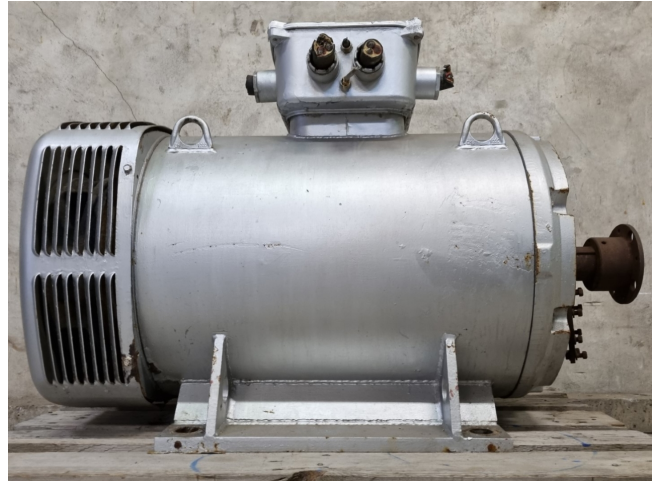

# Leroy Somer P315L-TC

## Specifications

Brand	Leroy Somer
Type	P315L-TC
kW	250
RPM	2960
Size & Weight	1100x580x780 mm (LxWxH) & 830 kg
50 Hz / 60 Hz	50 Hz

### Used Leroy Somer P315L-TC

Used Leroy Somer P315L-TC electric motor with the following specifications:  
50 Hz - 250 kW - 2960 RPM.  
Dimensions: 1100x580x780 mm  
(LxWxH) & weight 830 kg